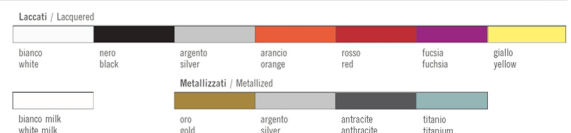

Kabin Collection Design Luisa Bocchietto

Kabin 30

Litri Liters	S/V	In/Outdoor	Dimensione superiore Upper dimension	Dimensione inferiore Lower dimension	Altezza Height
12		I/O	esterna / outside	35 x 35 cm	24 x 24 cm
			interna / inside	26 x 26 cm	20 x 20 cm
Colori Colours		bianco – nero – argento – verde mela – arancio – fucsia white – black – silver – apple green – orange – fuchsia			
Laccato Lacquered		bianco – nero – argento – arancio – rosso – fucsia white – black – silver – orange – red – fuchsia			
Metallizzato Metallized		oro – argento gold – silver			

Kabin 39

Litri Liters	S/V	In/Outdoor	Dimensione superiore Upper dimension	Dimensione inferiore Lower dimension	Altezza Height
30		I/O	esterna / outside	45 x 45 cm	31 x 31 cm
			interna / inside	35 x 35 cm	25 x 25 cm
Colori Colours		bianco – nero – argento – verde mela – arancio – fucsia white – black – silver – apple green – orange – fuchsia			
Laccato Lacquered		bianco – nero – argento – arancio – rosso – fucsia white – black – silver – orange – red – fuchsia			
Metallizzato Metallized		oro – argento gold – silver			