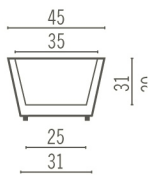

SERRALUNGA

Design: Luisa Bocchietto - Serralunga Collection 2000

KABIN

Reinterpretation of the traditional cache-pot flowerpot holder, referring to the linear form of an oriental inspired container. This flowerpot holder designed by Luisa Bocchietto is called Kabin which in Japanese means cache-pot. A minimal imposition for an object that will not relinquish being decorative in every detail and marks refined elegance in any setting. Kabin is now available in various dimensions: Small, Medium, Large.

Kabin Collection Design Luisa Bocchietto

Kabin 30

Litri Liters	S/V	In/Outdoor	Dimensione superiore Upper dimension	Dimensione inferiore Lower dimension	Altezza Height
12		I/O	esterna / outside	35 x 35 cm	24 x 24 cm
			interna / inside	26 x 26 cm	20 x 20 cm
Colori Colours		bianco – nero – argento – verde mela – arancio – fucsia white – black – silver – apple green – orange – fuchsia			
Laccato Lacquered		bianco – nero – argento – arancio – rosso – fucsia white – black – silver – orange – red – fuchsia			
Metallizzato Metallized		oro – argento gold – silver			

SERRALUNGA

Kabin 50

Litri Liters	S/V	In/Outdoor	Dimensione superiore Upper dimension	Dimensione inferiore Lower dimension	Altezza Height	
65		I/O	esterna / outside	55 x 55 cm	40 x 40 cm	50 cm
			interna / inside	46 x 46 cm	33 x 33 cm	40 cm
Colori Colours		bianco – nero – argento – verde mela – arancio – fucsia white – black – silver – apple green – orange – fuchsia				
Laccato Lacquered		bianco – nero – argento – arancio – rosso – fucsia white – black – silver – orange – red – fuchsia				
Metallizzato Metallized		oro – argento gold – silver				