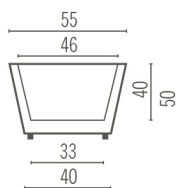

Kabin Collection Design Luisa Bocchietto

Kabin 30

Litri Liters	S/V	In/Outdoor	Dimensione superiore Upper dimension	Dimensione inferiore Lower dimension	Altezza Height
12		I/O	esterna / outside	35 x 35 cm	24 x 24 cm
			interna / inside	26 x 26 cm	20 x 20 cm
Colori Colours		bianco – nero – argento – verde mela – arancio – fucsia white – black – silver – apple green – orange – fuchsia			
Laccato Lacquered		bianco – nero – argento – arancio – rosso – fucsia white – black – silver – orange – red – fuchsia			
Metallizzato Metallized		oro – argento gold – silver			

Kabin 39

Litri Liters	S/V	In/Outdoor	Dimensione superiore Upper dimension	Dimensione inferiore Lower dimension	Altezza Height
30		I/O	esterna / outside	45 x 45 cm	31 x 31 cm
			interna / inside	35 x 35 cm	25 x 25 cm
Colori Colours		bianco – nero – argento – verde mela – arancio – fucsia white – black – silver – apple green – orange – fuchsia			
Laccato Lacquered		bianco – nero – argento – arancio – rosso – fucsia white – black – silver – orange – red – fuchsia			
Metallizzato Metallized		oro – argento gold – silver			

SERRALUNGA

Kabin 50

Litri Liters	S/V	In/Outdoor	Dimensione superiore Upper dimension	Dimensione inferiore Lower dimension	Altezza Height	
65		I/O	esterna / outside	55 x 55 cm	40 x 40 cm	50 cm
			interna / inside	46 x 46 cm	33 x 33 cm	40 cm
Colori Colours		bianco – nero – argento – verde mela – arancio – fucsia white – black – silver – apple green – orange – fuchsia				
Laccato Lacquered		bianco – nero – argento – arancio – rosso – fucsia white – black – silver – orange – red – fuchsia				
Metallizzato Metallized		oro – argento gold – silver				