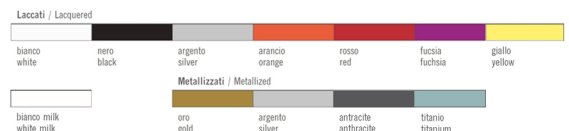

Ming Collection Design Rodolfo Dordoni

Ming High

Litri Liters	S/V	In/Outdoor	Dimensione superiore Upper dimension	Dimensione inferiore Lower dimension	Altezza Height
65	DY 39	I/O	esterna / outside	Ø 66 cm	100 cm
	DV 50		interna / inside	Ø 48 cm	48 cm
Colori Colours	bianco – nero – argento – arancio – rosso – fucsia white – black – silver – orange – red – fuchsia				
Laccato Lacquered	bianco – nero – argento – arancio – rosso – fucsia white – black – silver – orange – red – fuchsia				
Metallizzato Metallized	oro – argento gold – silver				

Ming Large

Litri Liters	S/V	In/Outdoor	Dimensione superiore Upper dimension	Dimensione inferiore Lower dimension	Altezza Height
80	DY 49	I/O	esterna / outside	Ø 80 cm	50 cm
	DY 60		interna / inside	Ø 60 cm	43,5 cm
Colori Colours	bianco – nero – argento – arancio – rosso – fucsia white – black – silver – orange – red – fuchsia				
Laccato Lacquered	bianco – nero – argento – arancio – rosso – fucsia white – black – silver – orange – red – fuchsia				
Metallizzato Metallized	oro – argento gold – silver				

Colori Colours	bianco – nero – argento – arancio – rosso – fucsia white – black – silver – orange – red – fuchsia
Laccato Lacquered	bianco – nero – argento – arancio – rosso – fucsia white – black – silver – orange – red – fuchsia
Metallizzato Metallized	oro – argento gold – silver